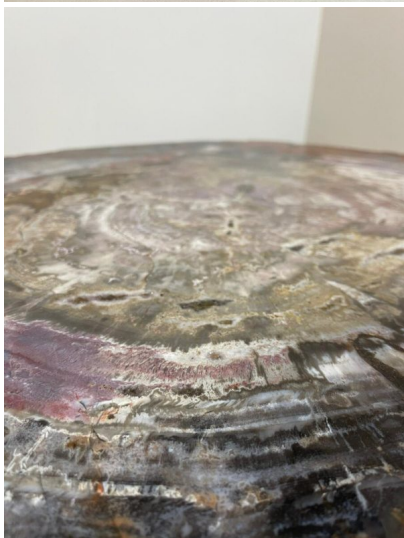

## MID CENTURY MODERN PETRIFIED WOOD COFFEE TABLE

*A mid-century modern petrified wood coffee table.*

*Made in Belgium in the 1970's.*

---

Categories: [Furniture](#), [Tables/Desks](#)

## ADDITIONAL INFORMATION

**Dimensions**

68 × 85 × 33 cm

**Color**

Black, Brown, Grey

**Material**

Petrified Wood