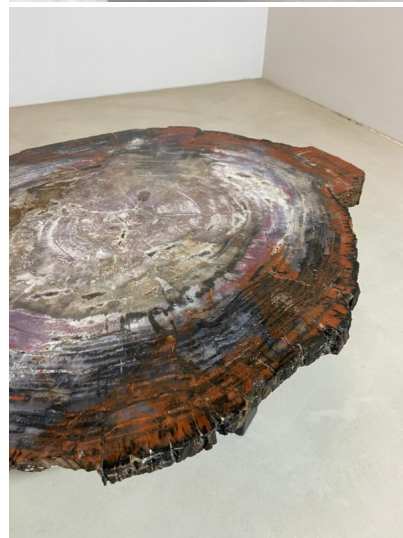

## MID CENTURY MODERN PETRIFIED WOOD COFFEE TABLE

*A mid-century modern petrified wood coffee table.*

*Made in Belgium in the 1970's.*

---

Categories: [Furniture](#), [Tables/Desks](#)

## ADDITIONAL INFORMATION

**Dimensions**

68 × 85 × 33 cm

**Color**

Black, Brown, Grey

**Material**

Petrified Wood