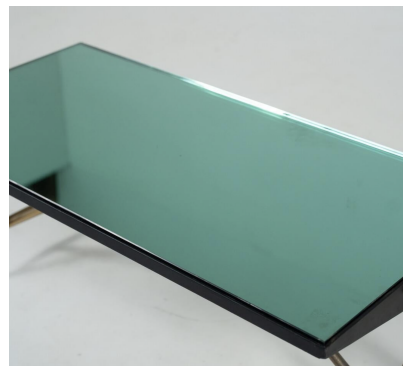

LIVING IN STYLE

GALLERY

Gallery Tel: + 44 (0) 20 8076 5055

Mobile Tel: + 44 (0) 7715 059 226

Email: info@livinginstylegallery.com

Site: livinginstylegallery.com