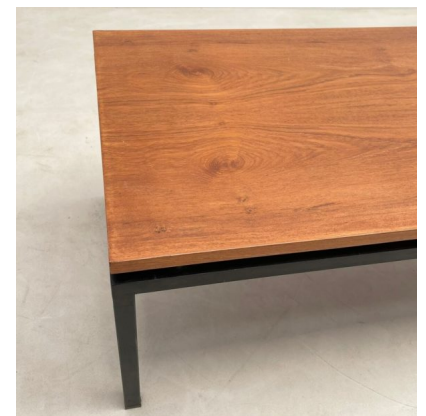

GALLERY IMAGES