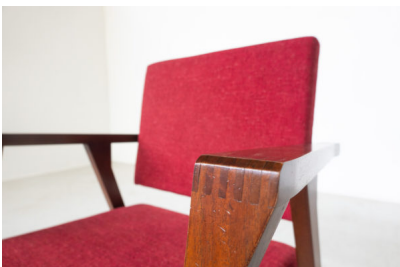

MID CENTURY MODERN RED 'LUIA' ARMCHAIRS BY FRANCO ALBINI

*A set of mid-century modern 'Luisa'
armchairs by Franco Albini.*

Made in Italy circa 1955.

(Sold Individually)

Categories: [Furniture](#), [Seating](#)

GALLERY IMAGES