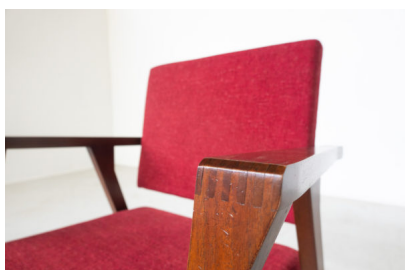

MID CENTURY MODERN RED 'LUIA' ARMCHAIRS BY FRANCO ALBINI

*A set of mid-century modern 'Luisa'
armchairs by Franco Albini.*

Made in Italy circa 1955.

(Sold Individually)

Categories: [Furniture](#), [Seating](#)

GALLERY IMAGES