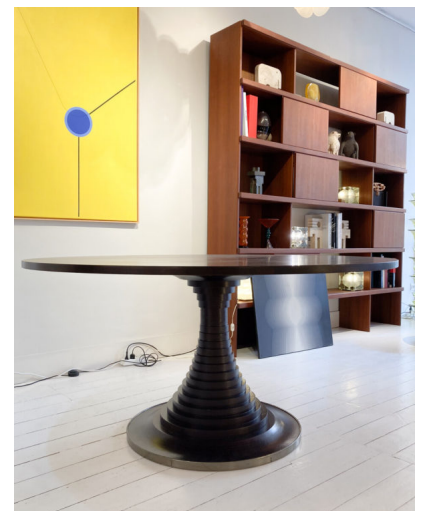

**MID-CENTURY MODERN ROUND
TABLE BY CARLO DE CARLI FOR
LUIGI SORMANI, 1963**

Mid-Century Modern Round Table by Carlo
De Carli for Luigi Sormani, 1963

Categories: [Furniture](#), [Tables/Desks](#)

GALLERY IMAGES