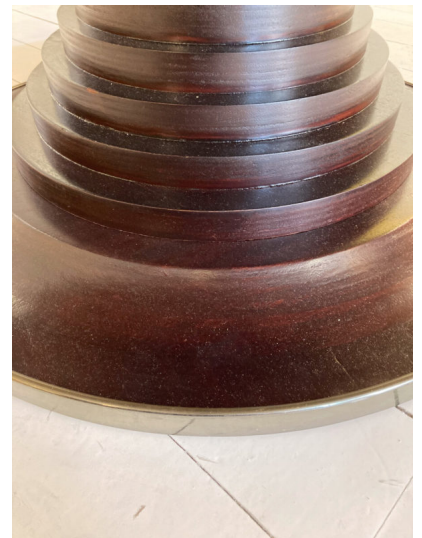

**MID-CENTURY MODERN ROUND  
TABLE BY CARLO DE CARLI FOR  
LUIGI SORMANI, 1963**

Mid-Century Modern Round Table by Carlo  
De Carli for Luigi Sormani, 1963

Categories: [Furniture](#), [Tables/Desks](#)

**GALLERY IMAGES**