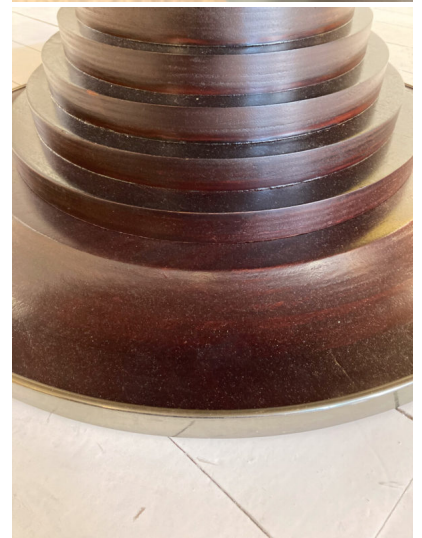

**MID-CENTURY MODERN ROUND
TABLE BY CARLO DE CARLI FOR
LUIGI SORMANI, 1963**

Mid-Century Modern Round Table by Carlo
De Carli for Luigi Sormani, 1963

Categories: [Furniture](#), [Tables/Desks](#)

GALLERY IMAGES