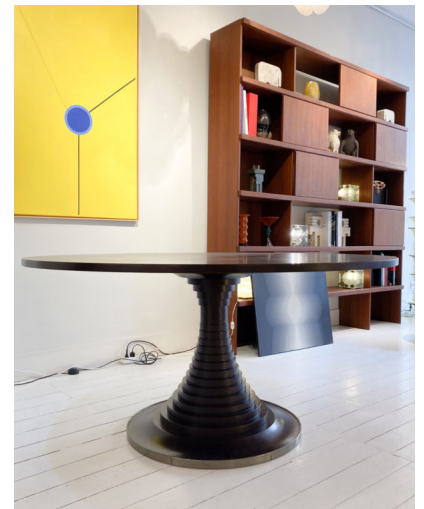

**MID-CENTURY MODERN ROUND  
TABLE BY CARLO DE CARLI FOR  
LUIGI SORMANI, 1963**

Mid-Century Modern Round Table by Carlo  
De Carli for Luigi Sormani, 1963

Categories: [Furniture](#), [Tables/Desks](#)

**GALLERY IMAGES**