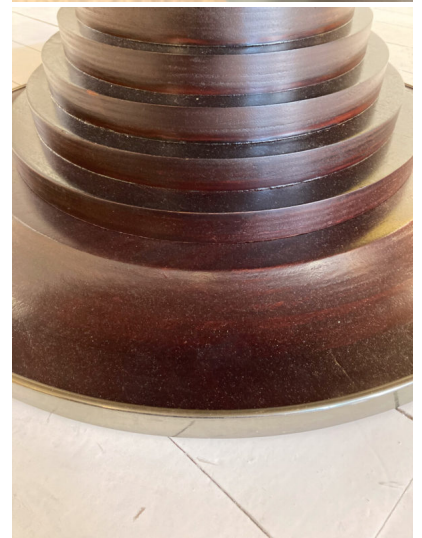

**MID-CENTURY MODERN ROUND  
TABLE BY CARLO DE CARLI FOR  
LUIGI SORMANI, 1963**

Mid-Century Modern Round Table by Carlo  
De Carli for Luigi Sormani, 1963

Categories: [Furniture](#), [Tables/Desks](#)

**GALLERY IMAGES**