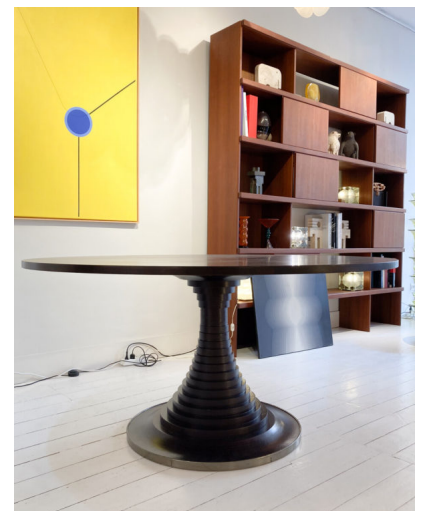

**MID-CENTURY MODERN ROUND  
TABLE BY CARLO DE CARLI FOR  
LUIGI SORMANI, 1963**

Mid-Century Modern Round Table by Carlo  
De Carli for Luigi Sormani, 1963

Categories: [Furniture](#), [Tables/Desks](#)

**GALLERY IMAGES**