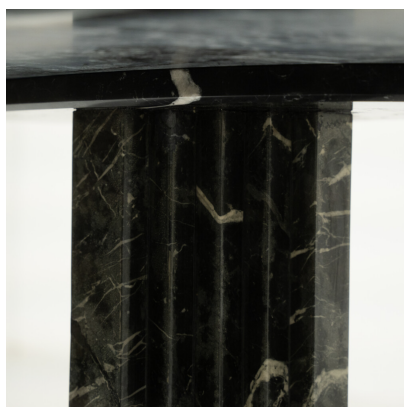

**MID-CENTURY MODERN "SAMO"  
DINING TABLE BY CARLO SCARPA,  
1960S**

Mid-Century Modern "Samo" Dining Table by  
Carlo Scarpa, 1960s

**Categories:** [Furniture](#), [Tables/Desks](#)

**GALLERY IMAGES**