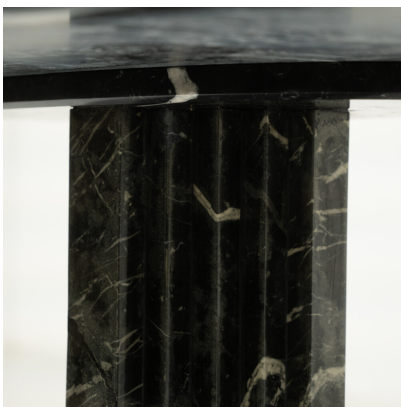

**MID-CENTURY MODERN "SAMO"
DINING TABLE BY CARLO SCARPA,
1960S**

Mid-Century Modern "Samo" Dining Table by
Carlo Scarpa, 1960s

Categories: [Furniture](#), [Tables/Desks](#)

GALLERY IMAGES

LIVING IN STYLE