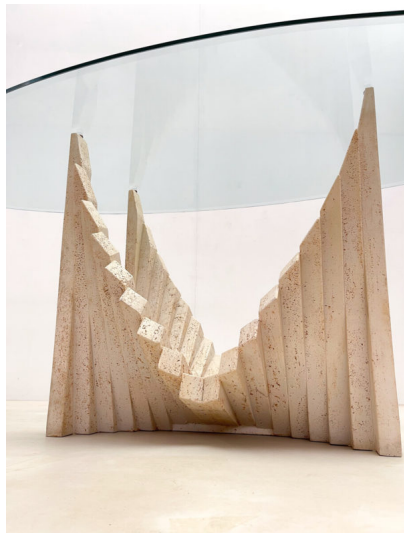

**MID CENTURY MODERN SCULPTURAL  
TRAVERTINE DINING TABLE**

*A mid-century modern sculptural travertine dining table.*

*Made in Italy in the 1970's.*

**Categories:** [Furniture](#), [Tables/Desks](#)

**GALLERY IMAGES**

## ADDITIONAL INFORMATION

<b>Dimensions</b>	80 × 200 × 74 cm
<b>Color</b>	Beige
<b>Material</b>	Glass, Travertine