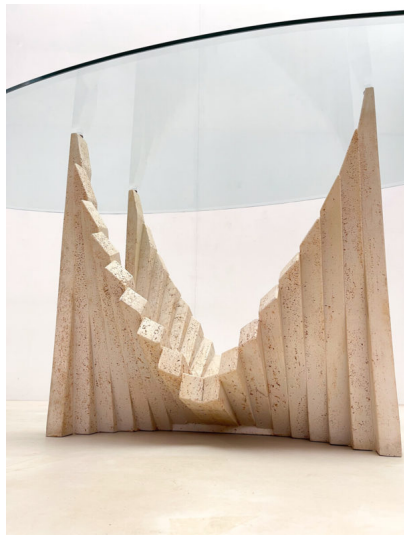

**MID CENTURY MODERN SCULPTURAL
TRAVERTINE DINING TABLE**

A mid-century modern sculptural travertine dining table.

Made in Italy in the 1970's.

Categories: [Furniture](#), [Tables/Desks](#)

GALLERY IMAGES

LIVING IN STYLE

GALLERY

Gallery Tel: + 44 (0) 20 8076 5055

Mobile Tel: + 44 (0) 7968 752 760

Email: info@livinginstylegallery.com

Site: livinginstylegallery.com

ADDITIONAL INFORMATION

Dimensions	80 × 200 × 74 cm
Color	Beige
Material	Glass, Travertine