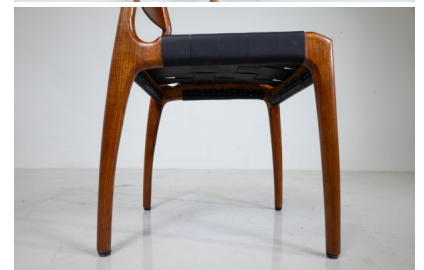

**MID-CENTURY MODERN SET OF 12
DINING CHAIRS BY FRATELLI
REGUITTI, ITALY, 1950S**

Mid-Century Modern Set of 12 Dining Chairs
by Fratelli Reguitti, Italy, 1950s

Categories: [Other](#)

GALLERY IMAGES

LIVING IN STYLE