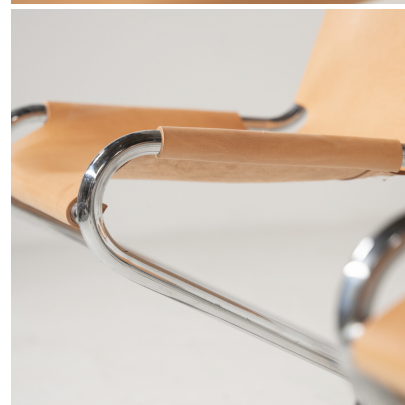

**MID-CENTURY MODERN SET OF 6  
ARMCHAIRS, CHROME AND  
LEATHER, 1970S**

Mid-Century Modern set of 6 Armchairs,  
Chrome and Leather, 1970s

---

**Categories:** [Furniture](#), [Seating](#)

**GALLERY IMAGES**