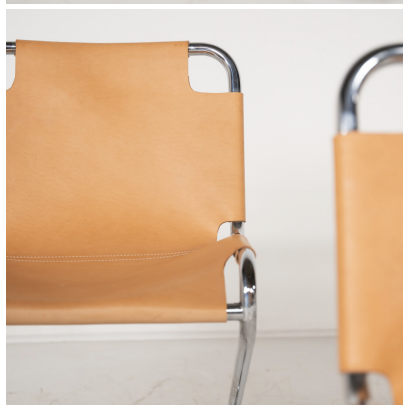

**MID-CENTURY MODERN SET OF 6  
ARMCHAIRS, CHROME AND  
LEATHER, 1970S**

Mid-Century Modern set of 6 Armchairs,  
Chrome and Leather, 1970s

---

**Categories:** [Furniture](#), [Seating](#)

**GALLERY IMAGES**