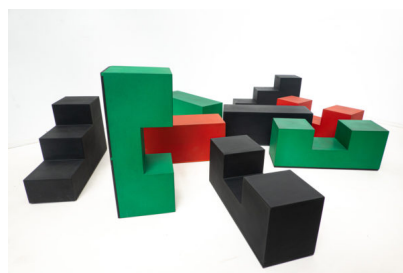

**MID CENTURY MODERN SET OF 9
"GLI SCACCHI" PIECES BY MARIO
BELLINI FOR B&B ITALIA**

*A mid-century modern set of 9 "Gli Scacchi"
pieces by Mario Bellini for B&B Italia.*

Made in Italy in the 1970's.

Categories: [Furniture](#), [Seating](#)

GALLERY IMAGES

ADDITIONAL INFORMATION

Dimensions

31 × 90 × 54 cm

Color

Black, Green, Red

Material

Plastic