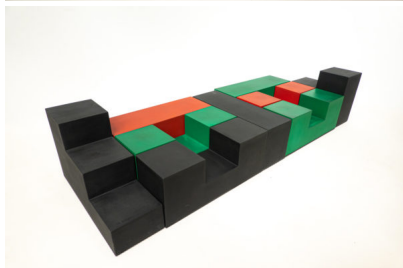

**MID CENTURY MODERN SET OF 9
"GLI SCACCHI" PIECES BY MARIO
BELLINI FOR B&B ITALIA**

*A mid-century modern set of 9 "Gli Scacchi"
pieces by Mario Bellini for B&B Italia.*

Made in Italy in the 1970's.

Categories: [Furniture](#), [Seating](#)

GALLERY IMAGES

ADDITIONAL INFORMATION

Dimensions

31 × 90 × 54 cm

Color

Black, Green, Red

Material

Plastic