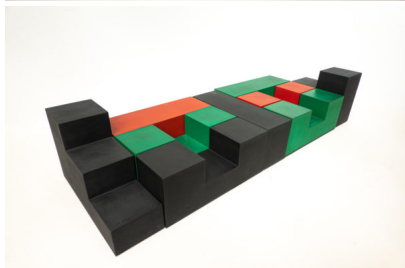

**MID CENTURY MODERN SET OF 9  
"GLI SCACCHI" PIECES BY MARIO  
BELLINI FOR B&B ITALIA**

*A mid-century modern set of 9 "Gli Scacchi"  
pieces by Mario Bellini for B&B Italia.*

*Made in Italy in the 1970's.*

Categories: [Furniture](#), [Seating](#)

**GALLERY IMAGES**

## ADDITIONAL INFORMATION

**Dimensions**

31 × 90 × 54 cm

**Color**

Black, Green, Red

**Material**

Plastic