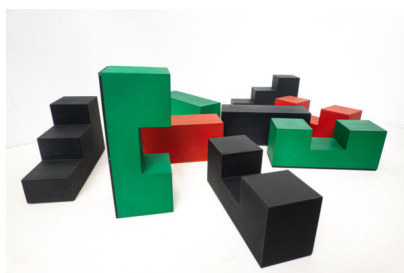

**MID CENTURY MODERN SET OF 9  
"GLI SCACCHI" PIECES BY MARIO  
BELLINI FOR B&B ITALIA**

*A mid-century modern set of 9 "Gli Scacchi"  
pieces by Mario Bellini for B&B Italia.*

*Made in Italy in the 1970's.*

Categories: [Furniture](#), [Seating](#)

**GALLERY IMAGES**

## ADDITIONAL INFORMATION

**Dimensions**

31 × 90 × 54 cm

**Color**

Black, Green, Red

**Material**

Plastic