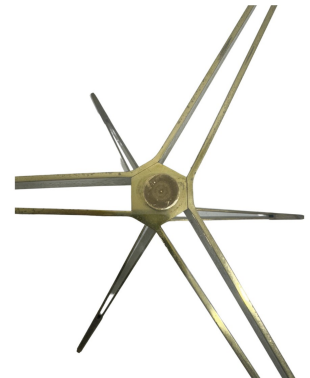

**MID-CENTURY MODERN SIDE TABLE
BY GIO PONTI**

Mid-Century Modern Side Table by Gio Ponti

Categories: [Furniture](#), [Tables/Desks](#)

GALLERY IMAGES

LIVING IN STYLE

GALLERY

Gallery Tel: + 44 (0) 20 8076 5055