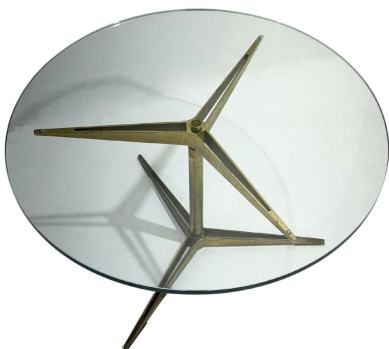

**MID-CENTURY MODERN SIDE TABLE
BY GIO PONTI**

Mid-Century Modern Side Table by Gio Ponti

Categories: [Furniture](#), [Tables/Desks](#)

GALLERY IMAGES

LIVING IN STYLE

GALLERY

Gallery Tel: + 44 (0) 20 8076 5055