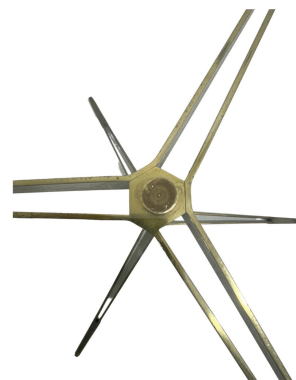

**MID-CENTURY MODERN SIDE TABLE
BY GIO PONTI**

Mid-Century Modern Side Table by Gio Ponti

Categories: [Furniture](#), [Tables/Desks](#)

GALLERY IMAGES

LIVING IN STYLE

GALLERY

Gallery Tel: + 44 (0) 20 8076 5055