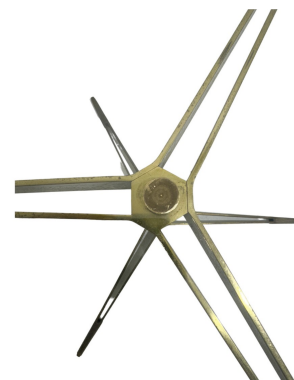

**MID-CENTURY MODERN SIDE TABLE
BY GIO PONTI**

Mid-Century Modern Side Table by Gio Ponti

Categories: [Furniture](#), [Tables/Desks](#)

GALLERY IMAGES

LIVING IN STYLE

GALLERY

Gallery Tel: + 44 (0) 20 8076 5055