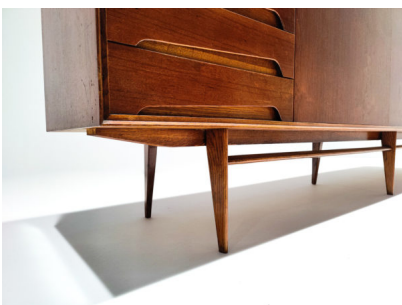

**MID-CENTURY MODERN SIDEBOARD
BY EDMONDO PALUTARI FOR DASSI
MOBILI MODERNI**

*A mid-century modern sideboard by
Edmondo Palutari for Dassi Mobili Moderni.*

Made in Italy in the 1960's.

Categories: [Furniture](#), [Sideboards](#)

GALLERY IMAGES

ADDITIONAL INFORMATION

Dimensions	46 × 265 × 90 cm
Color	Brown
Material	Wood