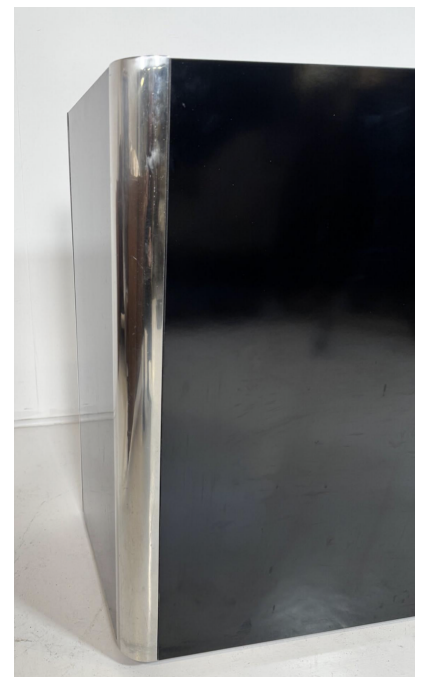

**MID-CENTURY MODERN SIDEBOARD
BY WILLY RIZZO FOR MARIO SABOT,
1970S.**

Mid-Century Modern Sideboard by Willy
Rizzo for Mario Sabot, 1970s.

Categories: [Furniture](#), [Sideboards](#)

GALLERY IMAGES

LIVING IN STYLE