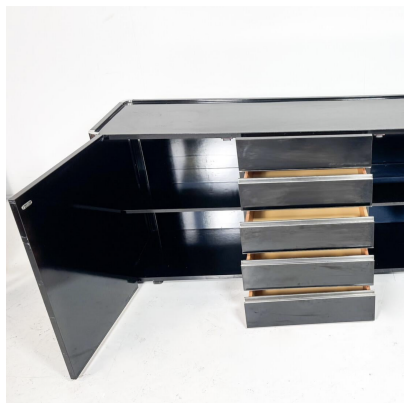

LIVING IN STYLE

GALLERY

Gallery Tel: + 44 (0) 20 8076 5055

Mobile Tel: + 44 (0) 7968 752 760

Email: info@livinginstylegallery.com

Site: livinginstylegallery.com