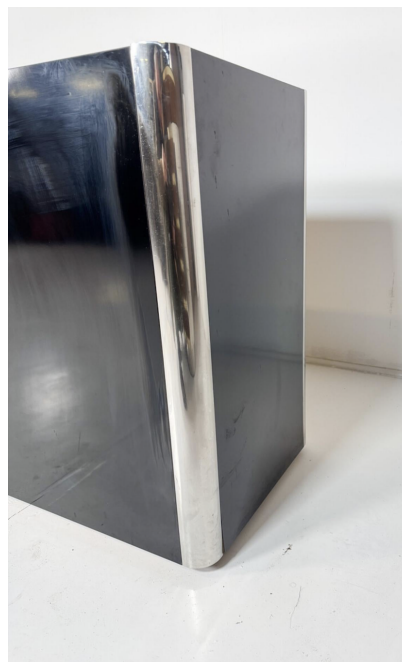

**MID-CENTURY MODERN SIDEBOARD
BY WILLY RIZZO FOR MARIO SABOT,
1970S.**

Mid-Century Modern Sideboard by Willy
Rizzo for Mario Sabot, 1970s.

Categories: [Furniture](#), [Sideboards](#)

GALLERY IMAGES

LIVING IN STYLE