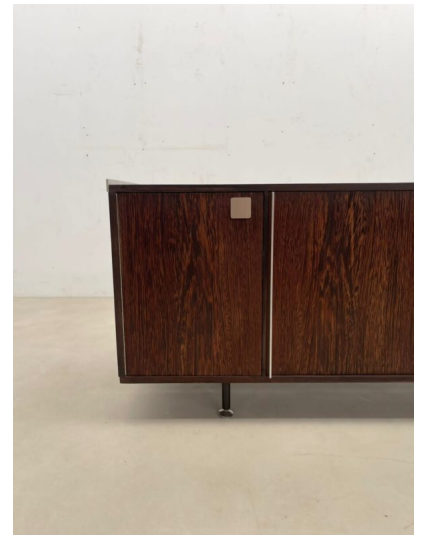

MID CENTURY MODERN SIDEBOARD IN PALMWOOD

*A mid-century modern sideboard in
palmwood.*

Made in the 1970's.

Categories: [Furniture](#), [Sideboards](#)

GALLERY IMAGES

LIVING IN STYLE

GALLERY

Gallery Tel: + 44 (0) 20 8076 5055

Mobile Tel: + 44 (0) 7968 752 760

Email: info@livinginstylegallery.com

Site: livinginstylegallery.com

ADDITIONAL INFORMATION

Dimensions	42 × 180 × 62 cm
Color	Dark Brown
Material	Palmwood