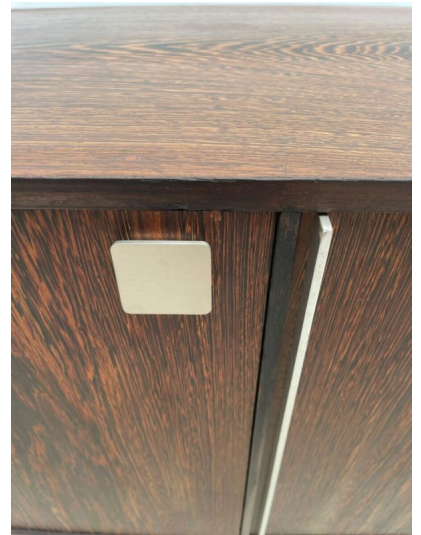

MID CENTURY MODERN SIDEBOARD IN PALMWOOD

*A mid-century modern sideboard in
palmwood.*

Made in the 1970's.

Categories: [Furniture](#), [Sideboards](#)

GALLERY IMAGES

LIVING IN STYLE

GALLERY

Gallery Tel: + 44 (0) 20 8076 5055

Mobile Tel: + 44 (0) 7968 752 760

Email: info@livinginstylegallery.com

Site: livinginstylegallery.com

ADDITIONAL INFORMATION

Dimensions	42 × 180 × 62 cm
Color	Dark Brown
Material	Palmwood