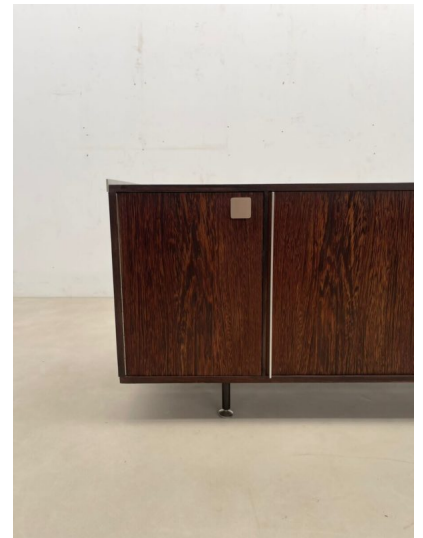

MID CENTURY MODERN SIDEBOARD IN PALMWOOD

*A mid-century modern sideboard in
palmwood.*

Made in the 1970's.

Categories: [Furniture](#), [Sideboards](#)

GALLERY IMAGES

LIVING IN STYLE

GALLERY

Gallery Tel: + 44 (0) 20 8076 5055

Mobile Tel: + 44 (0) 7968 752 760

Email: info@livinginstylegallery.com

Site: livinginstylegallery.com

ADDITIONAL INFORMATION

Dimensions	42 × 180 × 62 cm
Color	Dark Brown
Material	Palmwood