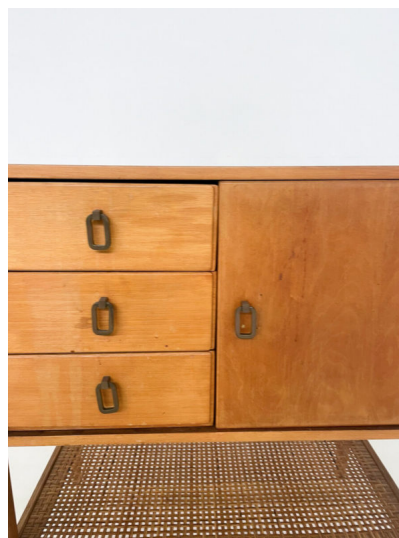

**MID-CENTURY MODERN SMALL
CHEST, ITALY, 1960S**

Mid-Century Modern Small Chest, Italy,
1960s

Categories: [Chest of Drawers](#), [Furniture](#),
[Sideboards](#)

GALLERY IMAGES

LIVING IN STYLE

GALLERY

Gallery Tel: + 44 (0) 20 8076 5055