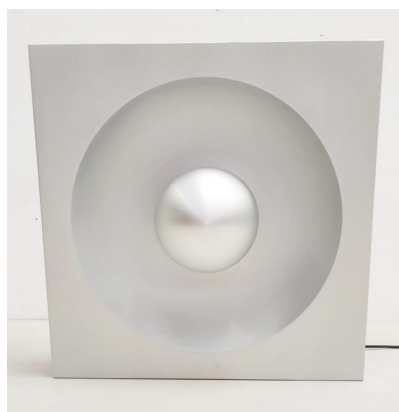

**MID CENTURY MODERN SQUARE
TABLE LAMP BY VERNER PANTON**

*A mid-century modern square metal table
lamp by Verner Panton.*

Made in Denmark in the 1970's.

Categories: [Lighting](#), [Table Lamp](#)

GALLERY IMAGES

LIVING IN STYLE

GALLERY

Gallery Tel: + 44 (0) 20 8076 5055

Mobile Tel: + 44 (0) 7968 752 760

Email: info@livinginstylegallery.com

Site: livinginstylegallery.com

ADDITIONAL INFORMATION

Dimensions	12 × 62 × 62 cm
Color	Silver
Material	Metal