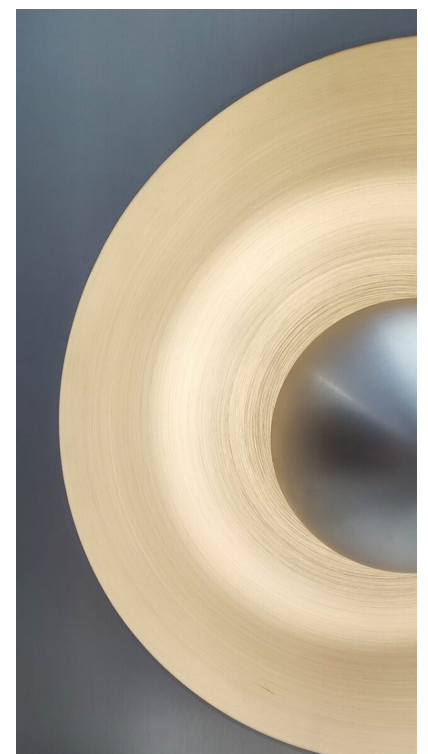

**MID CENTURY MODERN SQUARE
TABLE LAMP BY VERNER PANTON**

*A mid-century modern square metal table
lamp by Verner Panton.*

Made in Denmark in the 1970's.

Categories: [Lighting](#), [Table Lamp](#)

GALLERY IMAGES

LIVING IN STYLE

GALLERY

Gallery Tel: + 44 (0) 20 8076 5055

Mobile Tel: + 44 (0) 7968 752 760

Email: info@livinginstylegallery.com

Site: livinginstylegallery.com

ADDITIONAL INFORMATION

Dimensions	12 × 62 × 62 cm
Color	Silver
Material	Metal