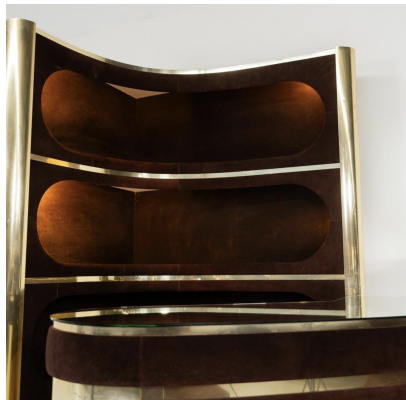

**MID-CENTURY MODERN SUEDE BAR
BY WILLY RIZZO WITH 2 STOOLS ,
ITALY, 1970S**

Mid-Century Modern Suede Bar by Willy
Rizzo with 2 Stools , Italy, 1970s

Categories: [Furniture](#), [Seating](#),
[Shelf/Bar/Trolleys](#)

GALLERY IMAGES

LIVING IN STYLE

GALLERY

Gallery Tel: + 44 (0) 20 8076 5055

Mobile Tel: + 44 (0) 7968 752 760

Email: info@livinginstylegallery.com

Site: livinginstylegallery.com

LIVING IN STYLE