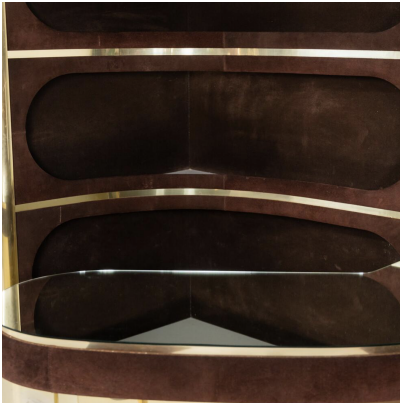

**MID-CENTURY MODERN SUEDE BAR
BY WILLY RIZZO WITH 2 STOOLS ,
ITALY, 1970S**

Mid-Century Modern Suede Bar by Willy
Rizzo with 2 Stools , Italy, 1970s

Categories: [Furniture](#), [Seating](#),
[Shelf/Bar/Trolleys](#)

GALLERY IMAGES

LIVING IN STYLE

GALLERY

Gallery Tel: + 44 (0) 20 8076 5055

Mobile Tel: + 44 (0) 7968 752 760

Email: info@livinginstylegallery.com

Site: livinginstylegallery.com

LIVING IN STYLE