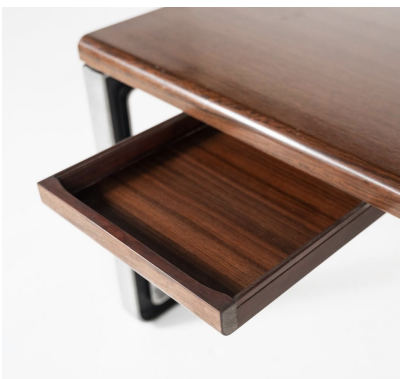

**MID-CENTURY MODERN T333 DESK
BY OSLVADO BORSANI AND
EUGENIO GERLI FOR TECNO**

Mid-Century Modern T333 Desk by Oslvado Borsani and Eugenio Gerli for Tecno

Categories: [Furniture](#), [Tables/Desks](#)

GALLERY IMAGES