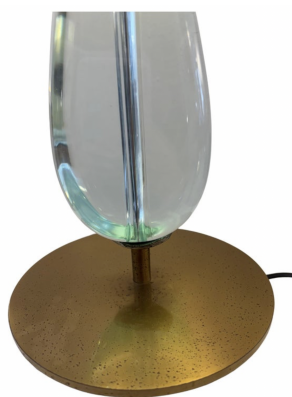

**MID-CENTURY MODERN TABLE LAMP
MODEL 2206 BY MAX INGRAND FOR
FONTANA ARTE**

Mid-Century Modern Table Lamp model 2206
by Max Ingrand for Fontana Arte

Categories: [Lighting](#), [Table Lamp](#)

GALLERY IMAGES