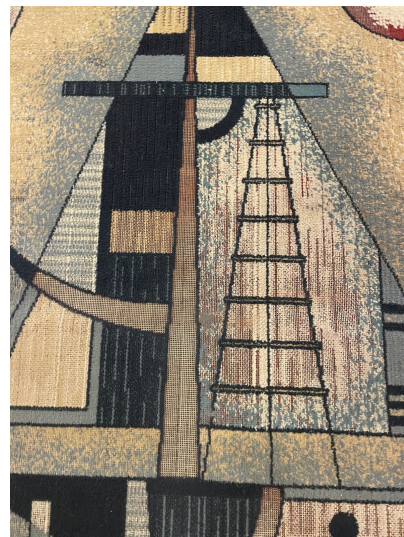

MID-CENTURY MODERN TAPESTRY

Mid-Century Modern Tapestry

Categories: [Home Accessories](#), [Other](#), [Wall Art](#)

PRODUCT DESCRIPTION

GALLERY IMAGES

LIVING IN STYLE

GALLERY

Gallery Tel: + 44 (0) 20 8076 5055