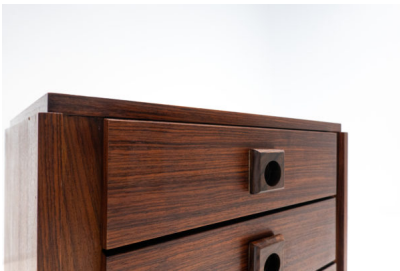

MID CENTURY MODERN TEAK DRESSING TABLE

Mid-Century Modern Italian Dressing Table

Categories: [Chest of Drawers](#), [Tables/Desks](#)

PRODUCT DESCRIPTION

Mid-Century Modern Italian Dressing Table, Teak, 1960s

GALLERY IMAGES

ADDITIONAL INFORMATION

Dimensions

74 × 62 × 50.5 cm

Color

Brown