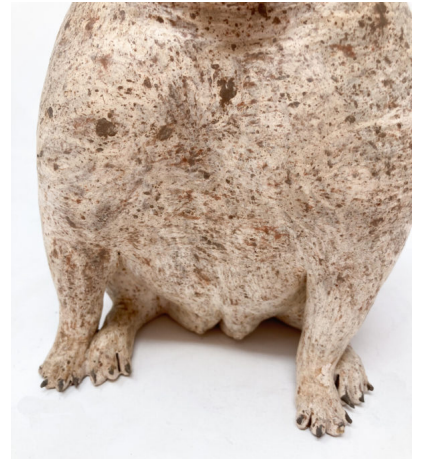

**MID CENTURY MODERN TERRA  
COTTA SCULPTURE BY JOSÉ  
VERMEERSCH**

*A mid-century modern terra cotta sculpture  
by José Vermeersch. (Signed and Numbered)*

*Made in Belgium.*

---

**Categories:** [Home Accessories](#)

## ADDITIONAL INFORMATION

<b>Dimensions</b>	13 × 16 × 24 cm
<b>Color</b>	Beige, Brown
<b>Material</b>	Terra Cotta