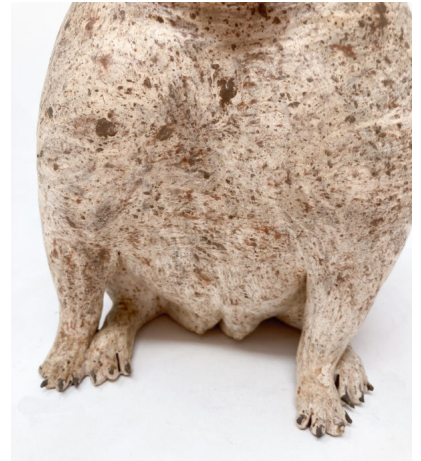

**MID CENTURY MODERN TERRA
COTTA SCULPTURE BY JOSÉ
VERMEERSCH**

*A mid-century modern terra cotta sculpture
by José Vermeersch. (Signed and Numbered)*

Made in Belgium.

Categories: [Home Accessories](#)

GALLERY IMAGES

ADDITIONAL INFORMATION

Dimensions	13 × 16 × 24 cm
Color	Beige, Brown
Material	Terra Cotta