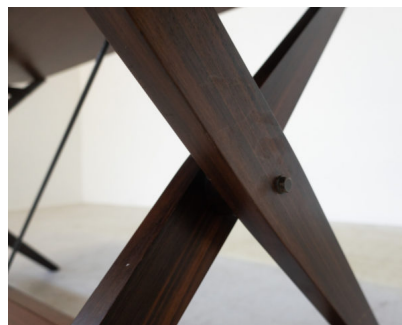

GALLERY IMAGES