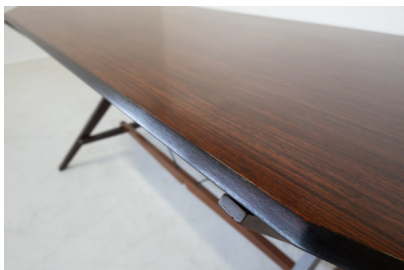

GALLERY IMAGES