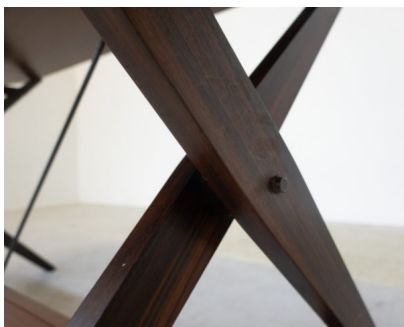

GALLERY IMAGES