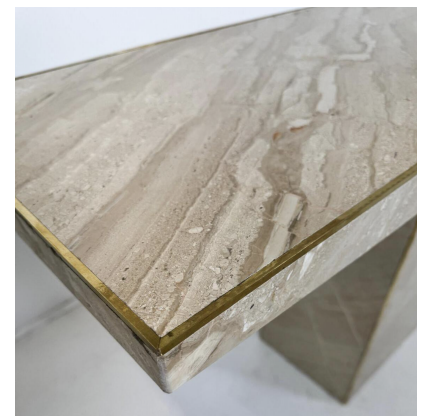

MID-CENTURY MODERN TRAVERTINE CONSOLE

Mid-Century Modern Travertine Console

Categories: [Contemporary Collection](#),
[Furniture](#), [Furniture](#), [Tables/Desks](#)

GALLERY IMAGES

LIVING IN STYLE

GALLERY