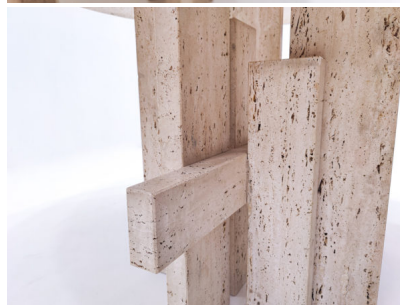

**MID-CENTURY MODERN TRAVERTINE
DINING TABLE**

*A mid-century modern travertine dining
table.*

Made in Italy in the 1970's.

Categories: [Furniture](#), [Tables/Desks](#)

GALLERY IMAGES

ADDITIONAL INFORMATION

Dimensions	130 × 130 × 74 cm
Color	Beige
Material	Travertine