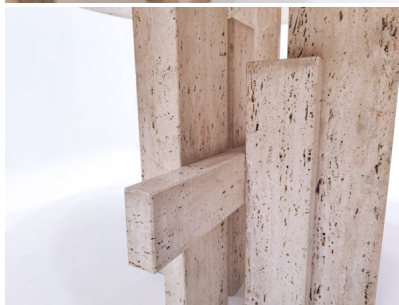

MID-CENTURY MODERN TRAVERTINE DINING TABLE

A mid-century modern travertine dining table.

Made in Italy in the 1970's.

Categories: [Furniture](#), [Tables/Desks](#)

GALLERY IMAGES

ADDITIONAL INFORMATION

Dimensions	130 × 130 × 74 cm
Color	Beige
Material	Travertine