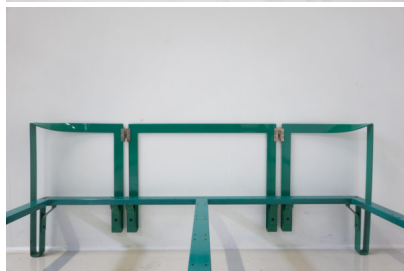

**MID-CENTURY MODERN VANESSA
BED BY TOBIA SCARPA FOR GAVINA
,ITALY, 1950S**

Mid-Century Modern Vanessa Bed by Tobia
Scarpa for Gavina ,Italy, 1950s

Categories: [Furniture](#), [Other](#)

GALLERY IMAGES

LIVING IN STYLE