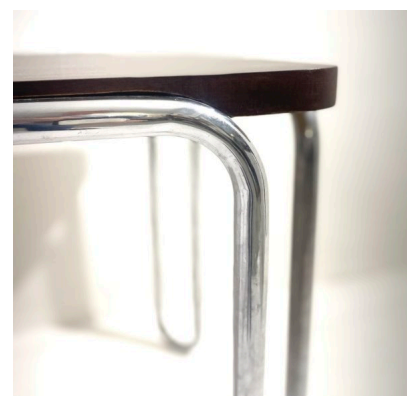

**MID CENTURY MODERN "B10"
COFFEE TABLE BY MARCEL BREUER
FOR COVA**

*A mid-century modern "B10" coffee table by
Marcel Breuer for Cova.*

Made in Italy in the 1970's.

Categories: [Furniture](#), [Tables/Desks](#)

GALLERY IMAGES

ADDITIONAL INFORMATION

Dimensions	70 × 113 × 76 cm
Color	Dark Brown, Silver
Material	Metal, Wood