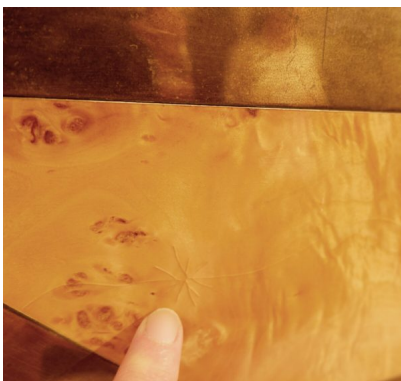

**MID CENTURY MODERN WALL  
MIRROR IN THE STYLE OF WILLY  
RIZZO**

*A mid-century modern wall mirror in the  
style of Willy Rizzo.*

*Made in Italy in the 1970's.*

---

**Categories:** [Mirrors](#)

**GALLERY IMAGES**

## ADDITIONAL INFORMATION

<b>Dimensions</b>	4 × 115 × 115 cm
<b>Color</b>	Gold, Light Brown
<b>Material</b>	Glass, Metal