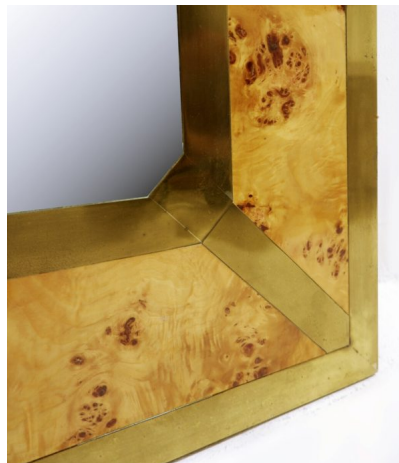

**MID CENTURY MODERN WALL  
MIRROR IN THE STYLE OF WILLY  
RIZZO**

*A mid-century modern wall mirror in the  
style of Willy Rizzo.*

*Made in Italy in the 1970's.*

---

**Categories:** [Mirrors](#)

**GALLERY IMAGES**

## ADDITIONAL INFORMATION

<b>Dimensions</b>	4 × 115 × 115 cm
<b>Color</b>	Gold, Light Brown
<b>Material</b>	Glass, Metal