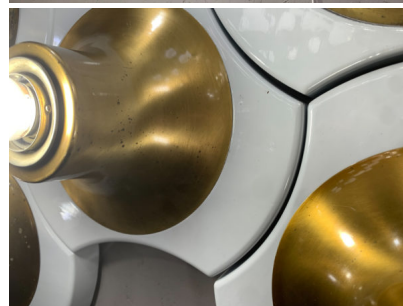

**MID CENTURY MODERN WALL
SCONCE IN WOOD & BRASS**

*A mid-century modern wall sconce in wood
and brass.*

Made in Italy in the 1960's.

Categories: [Lighting](#), [Wall Lamp](#)

GALLERY IMAGES

ADDITIONAL INFORMATION

Dimensions	3 × 25 × 22 cm
Color	Gold, White
Material	Brass, Wood