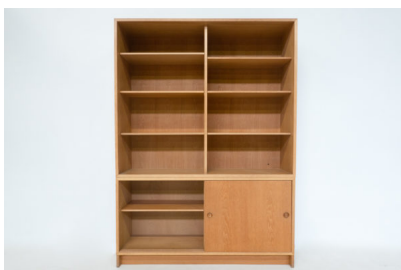

## MID CENTURY MODERN WALL UNIT BY BORGE MOGENSEN

*A mid-century modern wall unit by Borge Mogensen.*

*Made in Denmark in the 1960's.*

Categories: [Furniture](#), [Shelf/Bar/Trolleys](#)

### GALLERY IMAGES

## ADDITIONAL INFORMATION

<b>Dimensions</b>	36 × 135 × 186 cm
<b>Color</b>	Brown
<b>Material</b>	Wood