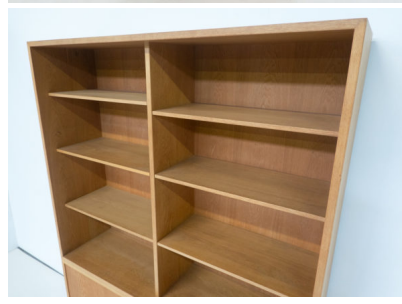

MID CENTURY MODERN WALL UNIT BY BORGE MOGENSEN

A mid-century modern wall unit by Borge Mogensen.

Made in Denmark in the 1960's.

Categories: [Furniture](#), [Shelf/Bar/Trolleys](#)

GALLERY IMAGES

ADDITIONAL INFORMATION

Dimensions	36 × 135 × 186 cm
Color	Brown
Material	Wood