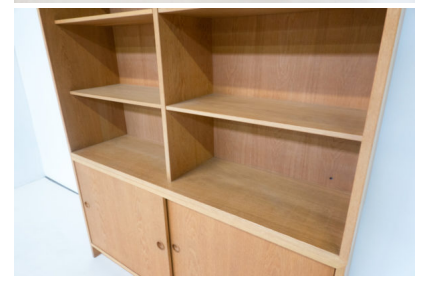

MID CENTURY MODERN WALL UNIT BY BORGE MOGENSEN

A mid-century modern wall unit by Borge Mogensen.

Made in Denmark in the 1960's.

Categories: [Furniture](#), [Shelf/Bar/Trolleys](#)

GALLERY IMAGES

ADDITIONAL INFORMATION

Dimensions	36 × 135 × 186 cm
Color	Brown
Material	Wood