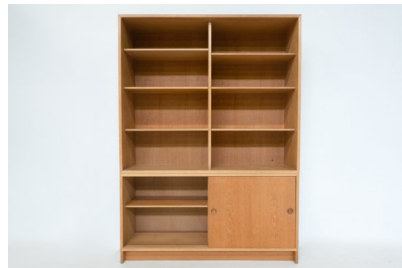

MID CENTURY MODERN WALL UNIT BY BORGE MOGENSEN

A mid-century modern wall unit by Borge Mogensen.

Made in Denmark in the 1960's.

Categories: [Furniture](#), [Shelf/Bar/Trolleys](#)

GALLERY IMAGES

ADDITIONAL INFORMATION

Dimensions	36 × 135 × 186 cm
Color	Brown
Material	Wood