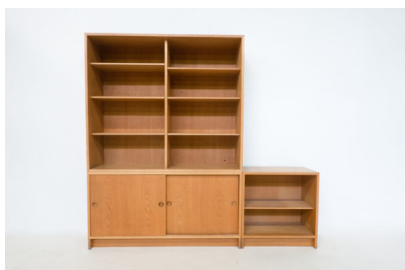

## MID CENTURY MODERN WALL UNIT BY BORGE MOGENSEN

*A mid-century modern wall unit by Borge Mogensen.*

*Made in Denmark in the 1960's.*

Categories: [Furniture](#), [Shelf/Bar/Trolleys](#)

### GALLERY IMAGES

## ADDITIONAL INFORMATION

<b>Dimensions</b>	36 × 135 × 186 cm
<b>Color</b>	Brown
<b>Material</b>	Wood