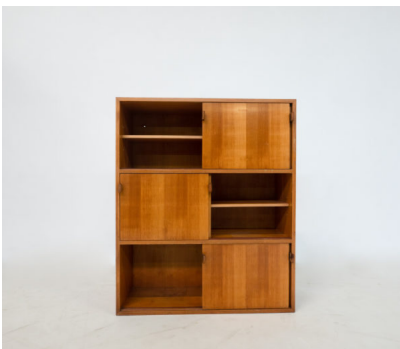

GALLERY IMAGES