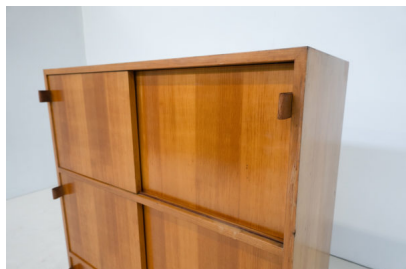

**MID CENTURY MODERN WALL UNIT
BY FLORENCE KNOLL**

*A mid-century modern wall unit by Florence
Knoll in wood and leather.*

Made in America in the 1960's.

Categories: [Furniture](#), [Shelf/Bar/Trolleys](#)

GALLERY IMAGES

LIVING IN STYLE

GALLERY

Gallery Tel: + 44 (0) 20 8076 5055

Mobile Tel: + 44 (0) 7968 752 760

Email: info@livinginstylegallery.com

Site: livinginstylegallery.com

ADDITIONAL INFORMATION

Dimensions	43 × 100 × 120 cm
Color	Brown
Material	Leather, Wood