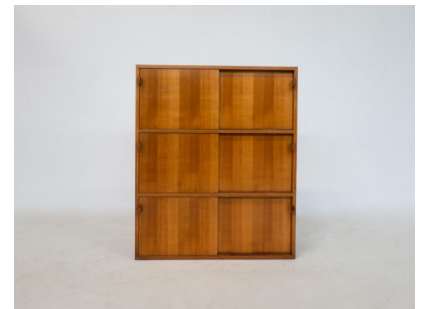

GALLERY IMAGES