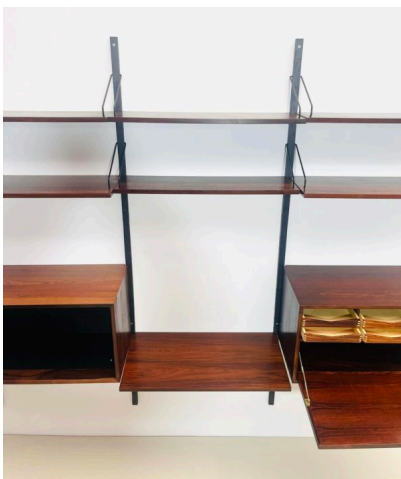

**MID CENTURY MODERN WALL UNIT
BY POUL CADOVIOUS**

A mid-century modern suspended wooden wall unit by Poul Cadovius.

Made in Denmark in the 1960's.

Categories: [Furniture](#), [Shelf/Bar/Trolleys](#)

GALLERY IMAGES

LIVING IN STYLE

GALLERY

Gallery Tel: + 44 (0) 20 8076 5055

Mobile Tel: + 44 (0) 7968 752 760

Email: info@livinginstylegallery.com

Site: livinginstylegallery.com

ADDITIONAL INFORMATION

Dimensions	240 × 240 × 195 cm
Color	Black, Brown
Material	Metal, Wood