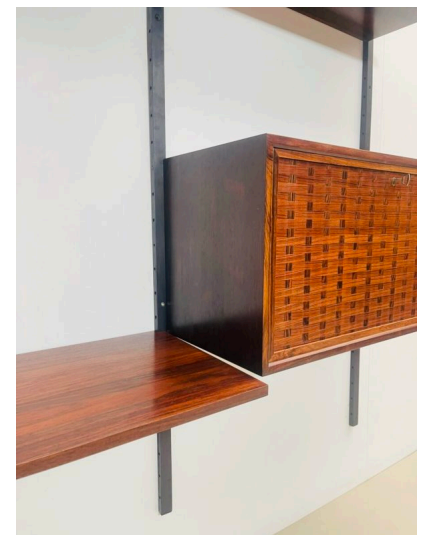

**MID CENTURY MODERN WALL UNIT
BY POUL CADOVIOUS**

A mid-century modern suspended wooden wall unit by Poul Cadovius.

Made in Denmark in the 1960's.

Categories: [Furniture](#), [Shelf/Bar/Trolleys](#)

GALLERY IMAGES

LIVING IN STYLE

GALLERY

Gallery Tel: + 44 (0) 20 8076 5055

Mobile Tel: + 44 (0) 7968 752 760

Email: info@livinginstylegallery.com

Site: livinginstylegallery.com

ADDITIONAL INFORMATION

Dimensions	240 × 240 × 195 cm
Color	Black, Brown
Material	Metal, Wood