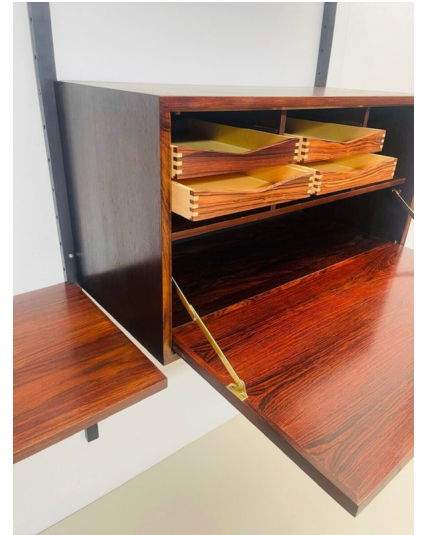

**MID CENTURY MODERN WALL UNIT
BY POUL CADOVIOUS**

A mid-century modern suspended wooden wall unit by Poul Cadovius.

Made in Denmark in the 1960's.

Categories: [Furniture](#), [Shelf/Bar/Trolleys](#)

GALLERY IMAGES

LIVING IN STYLE

GALLERY

Gallery Tel: + 44 (0) 20 8076 5055

Mobile Tel: + 44 (0) 7968 752 760

Email: info@livinginstylegallery.com

Site: livinginstylegallery.com

ADDITIONAL INFORMATION

Dimensions	240 × 240 × 195 cm
Color	Black, Brown
Material	Metal, Wood