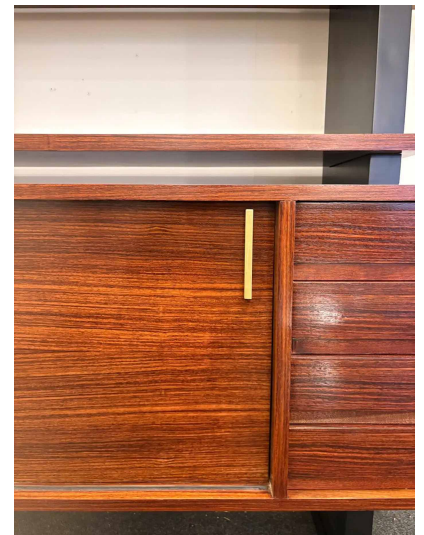

**MID-CENTURY MODERN WALL UNIT
"EXTENSO" BY AMMA, ITALY, 1970S**

Mid-Century Modern Wall unit "Extenso" by
Amma, Italy, 1970s

Categories: [Bookcase](#), [Furniture](#),
[Shelf/Bar/Trolleys](#)

GALLERY IMAGES