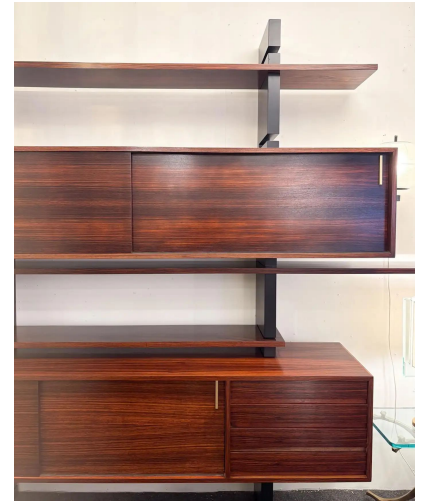

**MID-CENTURY MODERN WALL UNIT
"EXTENSO" BY AMMA, ITALY, 1970S**

Mid-Century Modern Wall unit "Extenso" by
Amma, Italy, 1970s

Categories: [Bookcase](#), [Furniture](#),
[Shelf/Bar/Trolleys](#)

GALLERY IMAGES

LIVING IN STYLE

GALLERY

Gallery Tel: + 44 (0) 20 8076 5055

Mobile Tel: + 44 (0) 7715 059 226

Email: info@livinginstylegallery.com

Site: livinginstylegallery.com

LIVING IN STYLE

GALLERY