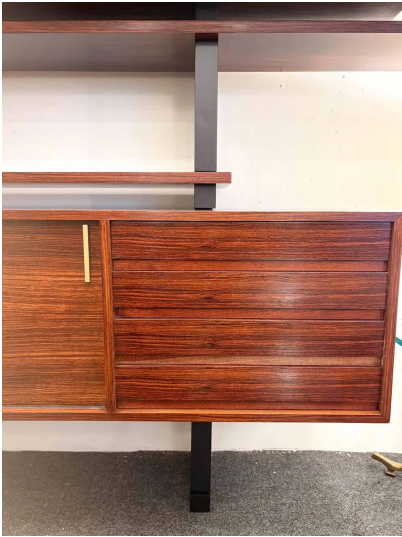

**MID-CENTURY MODERN WALL UNIT
"EXTENSO" BY AMMA, ITALY, 1970S**

Mid-Century Modern Wall unit "Extenso" by
Amma, Italy, 1970s

Categories: [Bookcase](#), [Furniture](#),
[Shelf/Bar/Trolleys](#)

GALLERY IMAGES

LIVING IN STYLE

GALLERY

Gallery Tel: + 44 (0) 20 8076 5055

Mobile Tel: + 44 (0) 7715 059 226

Email: info@livinginstylegallery.com

Site: livinginstylegallery.com

LIVING IN STYLE

GALLERY