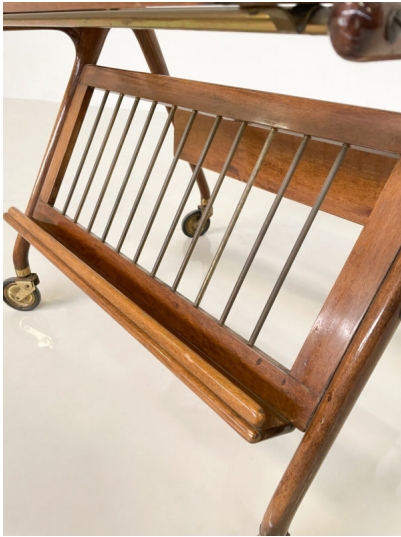

**MID-CENTURY MODERN WALNUT
AND BRASS TROLLEY BY CESARE
LACCA FOR CASSINA, 1950S**

Mid-Century Modern Walnut and Brass
Trolley by Cesare Lacca for Cassina, 1950s

Categories: [Furniture](#), [Other](#),
[Shelf/Bar/Trolleys](#), [Tables/Desks](#)

GALLERY IMAGES

LIVING IN STYLE

GALLERY

Gallery Tel: + 44 (0) 20 8076 5055

Mobile Tel: + 44 (0) 7968 752 760

Email: info@livinginstylegallery.com

Site: livinginstylegallery.com

LIVING IN STYLE