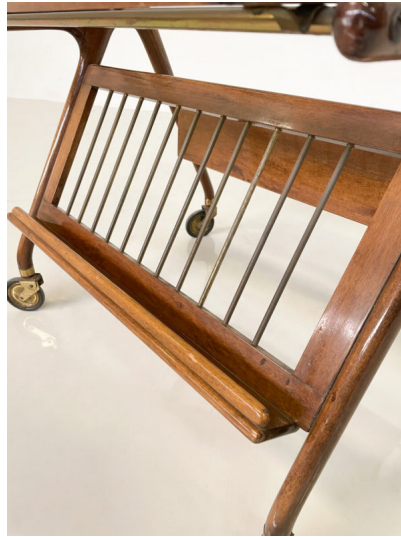

**MID-CENTURY MODERN WALNUT
AND BRASS TROLLEY BY CESARE
LACCA FOR CASSINA, 1950S**

Mid-Century Modern Walnut and Brass
Trolley by Cesare Lacca for Cassina, 1950s

Categories: [Furniture](#), [Other](#),
[Shelf/Bar/Trolleys](#), [Tables/Desks](#)

GALLERY IMAGES

LIVING IN STYLE

GALLERY

Gallery Tel: + 44 (0) 20 8076 5055

Mobile Tel: + 44 (0) 7968 752 760

Email: info@livinginstylegallery.com

Site: livinginstylegallery.com

LIVING IN STYLE