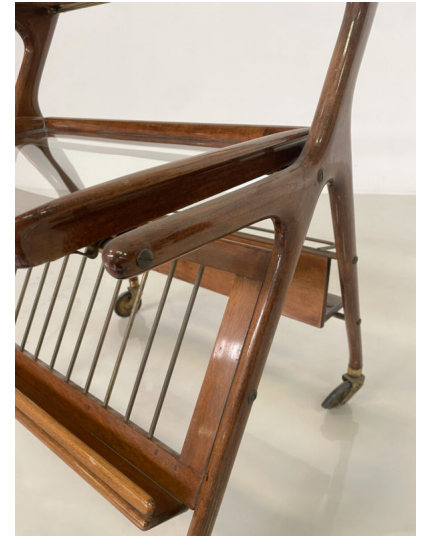

**MID-CENTURY MODERN WALNUT  
AND BRASS TROLLEY BY CESARE  
LACCA FOR CASSINA, 1950S**

Mid-Century Modern Walnut and Brass  
Trolley by Cesare Lacca for Cassina, 1950s

---

**Categories:** [Furniture](#), [Other](#),  
[Shelf/Bar/Trolleys](#), [Tables/Desks](#)

**GALLERY IMAGES**

# LIVING IN STYLE

---

GALLERY

**Gallery Tel:** + 44 (0) 20 8076 5055

**Mobile Tel:** + 44 (0) 7715 059 226

**Email:** [info@livinginstylegallery.com](mailto:info@livinginstylegallery.com)

**Site:** [livinginstylegallery.com](http://livinginstylegallery.com)