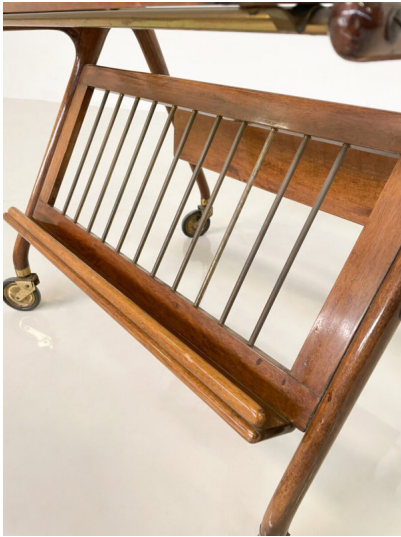

LIVING IN STYLE

GALLERY

Gallery Tel: + 44 (0) 20 8076 5055

Mobile Tel: + 44 (0) 7715 059 226

Email: info@livinginstylegallery.com

Site: livinginstylegallery.com