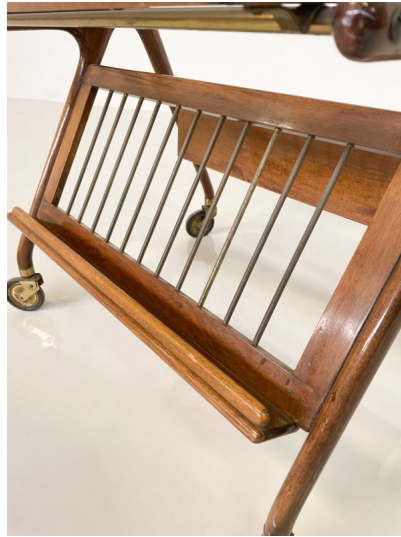

LIVING IN STYLE

GALLERY

Gallery Tel: + 44 (0) 20 8076 5055

Mobile Tel: + 44 (0) 7715 059 226

Email: info@livinginstylegallery.com

Site: livinginstylegallery.com