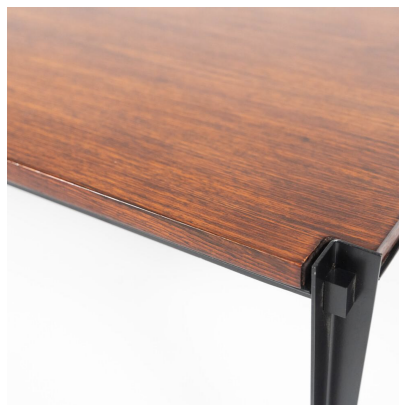

**MID-CENTURY MODERN WOODEN  
COFFEE TABLE BY OSVALDO  
BORSANI, ITALY**

Mid-Century Modern Wooden Coffee Table  
by Osvaldo Borsani, Italy

Categories: [Furniture](#), [Tables/Desks](#)

**GALLERY IMAGES**