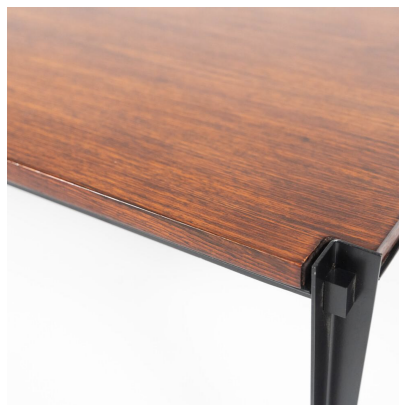

**MID-CENTURY MODERN WOODEN
COFFEE TABLE BY OSVALDO
BORSANI, ITALY**

Mid-Century Modern Wooden Coffee Table
by Osvaldo Borsani, Italy

Categories: [Furniture](#), [Tables/Desks](#)

GALLERY IMAGES

LIVING IN STYLE