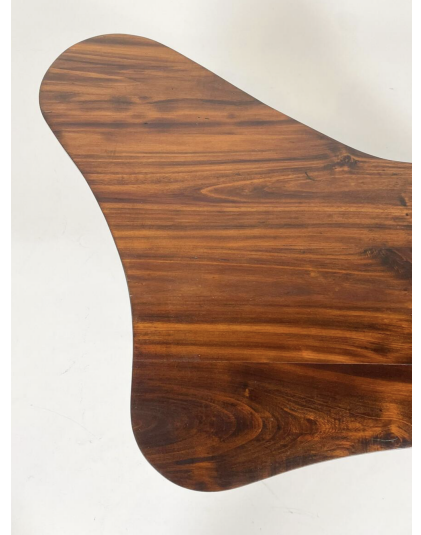

LIVING IN STYLE

GALLERY

Gallery Tel: + 44 (0) 20 8076 5055

Mobile Tel: + 44 (0) 7715 059 226

Email: info@livinginstylegallery.com

Site: livinginstylegallery.com