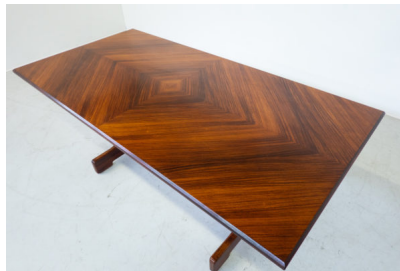

**MID-CENTURY MODERN WOODEN
DINING TABLE, 1970S**

Mid-Century Modern Wooden Dining Table,
1970s

Categories: [Furniture](#), [Tables/Desks](#)

GALLERY IMAGES

LIVING IN STYLE

GALLERY

Gallery Tel: + 44 (0) 20 8076 5055