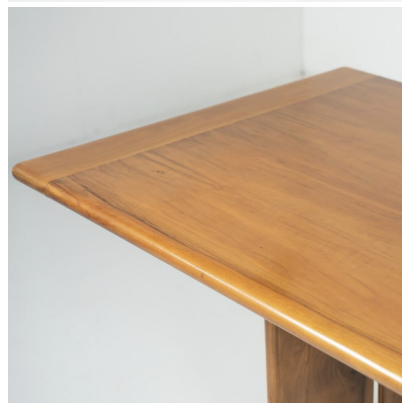

**MID-CENTURY MODERN WOODEN
DINING TABLE, AMMANNATI AND
VITELLI 1960S**

Mid-Century Modern Wooden Dining Table,
Ammannati And Vitelli 1960s

Categories: [Furniture](#), [Tables/Desks](#)

GALLERY IMAGES

LIVING IN STYLE