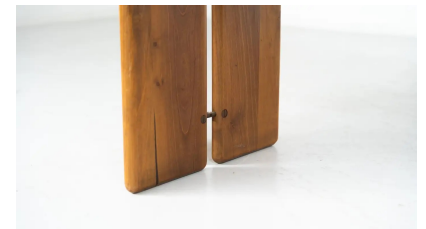

**MID-CENTURY MODERN WOODEN  
DINING TABLE BY AMMANNATI &  
VITELLI, 1960S**

Mid-Century Modern Wooden Dining Table  
by Ammannati & Vitelli, 1960s

Categories: [Furniture](#), [Tables/Desks](#)

**GALLERY IMAGES**