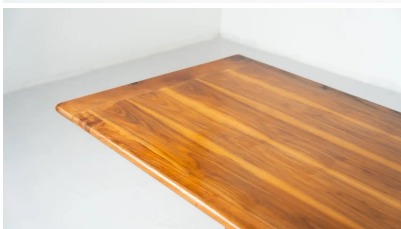

**MID-CENTURY MODERN WOODEN  
DINING TABLE BY AMMANNATI &  
VITELLI, 1960S**

Mid-Century Modern Wooden Dining Table  
by Ammannati & Vitelli, 1960s

Categories: [Furniture](#), [Tables/Desks](#)

**GALLERY IMAGES**