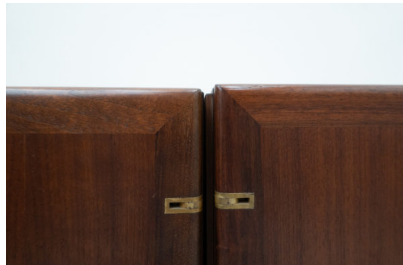

**MID CENTURY MODERN WOODEN
SIDEBOARD BY FRANCO ALBINI**

*A mid-century modern wooden sideboard by
Franco Albini.*

Made in Italy in the 1950's.

Categories: [Furniture](#), [Sideboards](#)

GALLERY IMAGES

ADDITIONAL INFORMATION

Dimensions	48 × 258 × 78 cm
Color	Brown
Material	Wood