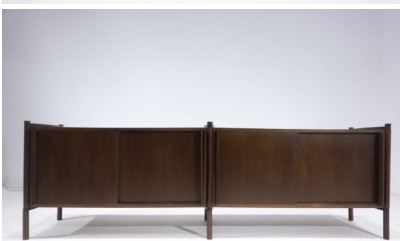

**MID CENTURY MODERN WOODEN
SIDEBOARD BY FUKUOH HIZORI FOR
GAVINA**

*A mid-century modern wooden sideboard by
Fukuoh Hizori for Gavina.*

Made in Italy in the 1960's.

Categories: [Furniture](#), [Sideboards](#)

GALLERY IMAGES

ADDITIONAL INFORMATION

Dimensions	44 × 230 × 74 cm
Color	Dark Brown
Material	Wood