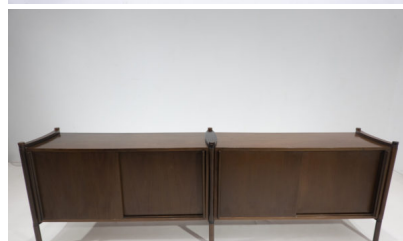

**MID CENTURY MODERN WOODEN  
SIDEBOARD BY FUKUOH HIZORI FOR  
GAVINA**

*A mid-century modern wooden sideboard by  
Fukuoh Hizori for Gavina.*

*Made in Italy in the 1960's.*

---

Categories: [Furniture](#), [Sideboards](#)

**GALLERY IMAGES**

## ADDITIONAL INFORMATION

<b>Dimensions</b>	44 × 230 × 74 cm
<b>Color</b>	Dark Brown
<b>Material</b>	Wood