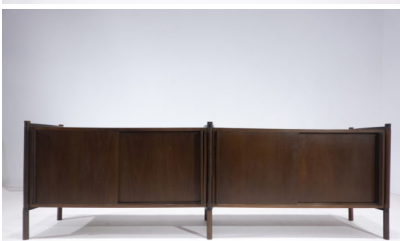

**MID CENTURY MODERN WOODEN  
SIDEBOARD BY FUKUOH HIZORI FOR  
GAVINA**

*A mid-century modern wooden sideboard by  
Fukuoh Hizori for Gavina.*

*Made in Italy in the 1960's.*

---

Categories: [Furniture](#), [Sideboards](#)

**GALLERY IMAGES**

## ADDITIONAL INFORMATION

<b>Dimensions</b>	44 × 230 × 74 cm
<b>Color</b>	Dark Brown
<b>Material</b>	Wood