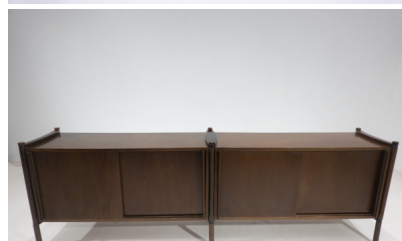

**MID CENTURY MODERN WOODEN
SIDEBOARD BY FUKUOH HIZORI FOR
GAVINA**

*A mid-century modern wooden sideboard by
Fukuoh Hizori for Gavina.*

Made in Italy in the 1960's.

Categories: [Furniture](#), [Sideboards](#)

GALLERY IMAGES

ADDITIONAL INFORMATION

Dimensions	44 × 230 × 74 cm
Color	Dark Brown
Material	Wood