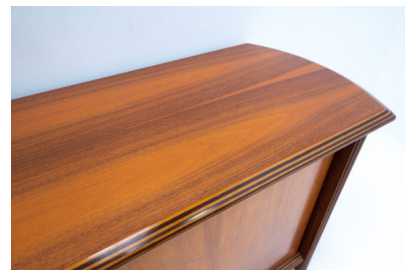

MID CENTURY MODERN WOODEN SIDEBOARD WITH DRAWERS

*A mid-century modern wooden sideboard
with drawers.*

Made in Italy in the 1960's.

Categories: [Furniture](#), [Sideboards](#)

GALLERY IMAGES

ADDITIONAL INFORMATION

| | |
|-------------------|------------------|
| Dimensions | 52 × 248 × 72 cm |
| Color | Brown |
| Material | Wood |