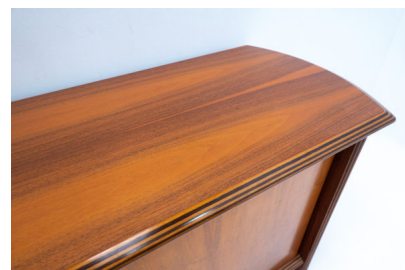

MID CENTURY MODERN WOODEN SIDEBOARD WITH DRAWERS

*A mid-century modern wooden sideboard
with drawers.*

Made in Italy in the 1960's.

Categories: [Furniture](#), [Sideboards](#)

GALLERY IMAGES

ADDITIONAL INFORMATION

Dimensions	52 × 248 × 72 cm
Color	Brown
Material	Wood