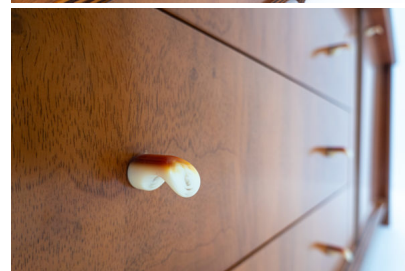

MID CENTURY MODERN WOODEN SIDEBOARD WITH DRAWERS

*A mid-century modern wooden sideboard
with drawers.*

Made in Italy in the 1960's.

Categories: [Furniture](#), [Sideboards](#)

GALLERY IMAGES

ADDITIONAL INFORMATION

Dimensions	52 × 248 × 72 cm
Color	Brown
Material	Wood