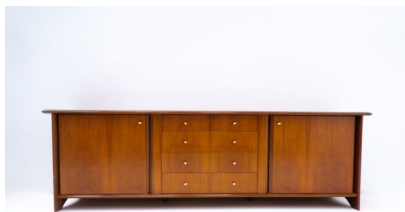

MID CENTURY MODERN WOODEN SIDEBOARD WITH DRAWERS

*A mid-century modern wooden sideboard
with drawers.*

Made in Italy in the 1960's.

Categories: [Furniture](#), [Sideboards](#)

GALLERY IMAGES

ADDITIONAL INFORMATION

| | |
|-------------------|------------------|
| Dimensions | 52 × 248 × 72 cm |
| Color | Brown |
| Material | Wood |