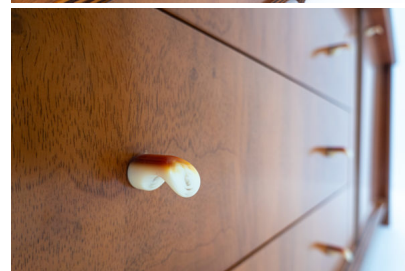

MID CENTURY MODERN WOODEN SIDEBOARD WITH DRAWERS

*A mid-century modern wooden sideboard
with drawers.*

Made in Italy in the 1960's.

Categories: [Furniture](#), [Sideboards](#)

GALLERY IMAGES

ADDITIONAL INFORMATION

| | |
|-------------------|------------------|
| Dimensions | 52 × 248 × 72 cm |
| Color | Brown |
| Material | Wood |