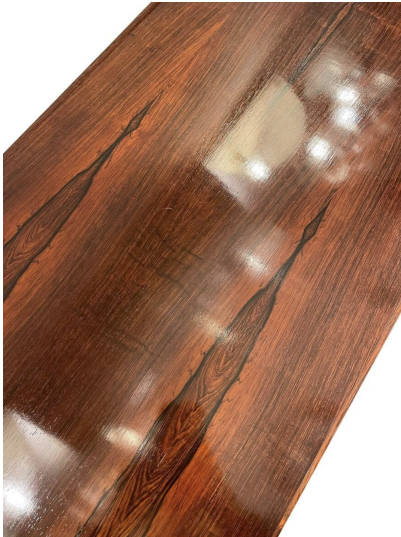

LIVING IN STYLE

GALLERY

Gallery Tel: + 44 (0) 20 8076 5055

Mobile Tel: + 44 (0) 7968 752 760

Email: info@livinginstylegallery.com

Site: livinginstylegallery.com