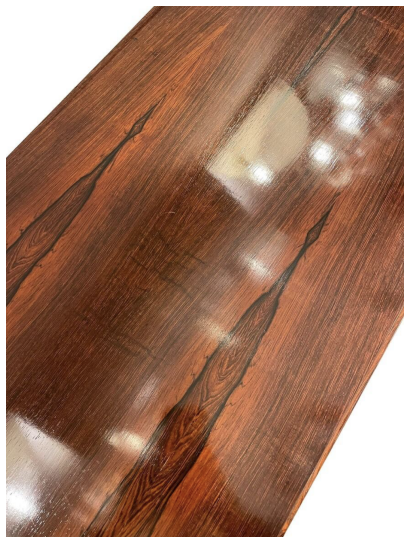

LIVING IN STYLE

GALLERY

Gallery Tel: + 44 (0) 20 8076 5055

Mobile Tel: + 44 (0) 7968 752 760

Email: info@livinginstylegallery.com

Site: livinginstylegallery.com