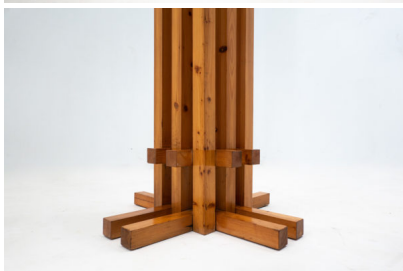

**MID CENTURY MODERN WOODEN
TOTEM COAT RACK**

*A mid-century modern wooden totem coat
rack.*

Made in Italy in the 1960's.

Categories: [Furniture](#), [Shelf/Bar/Trolleys](#)

GALLERY IMAGES

ADDITIONAL INFORMATION

Dimensions	54 × 54 × 220 cm
Color	Brown
Material	Wood