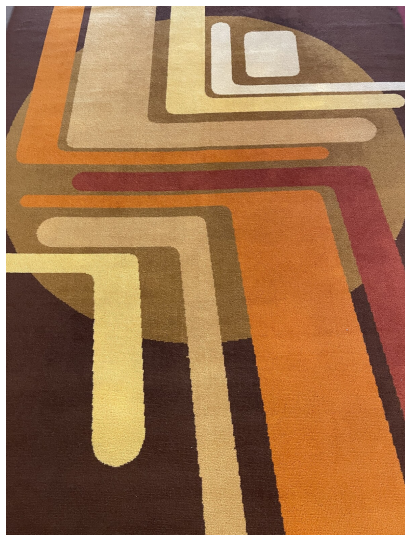

LIVING IN STYLE

GALLERY

Gallery Tel: + 44 (0) 20 8076 5055

Mobile Tel: + 44 (0) 7968 752 760

Email: info@livinginstylegallery.com

Site: livinginstylegallery.com