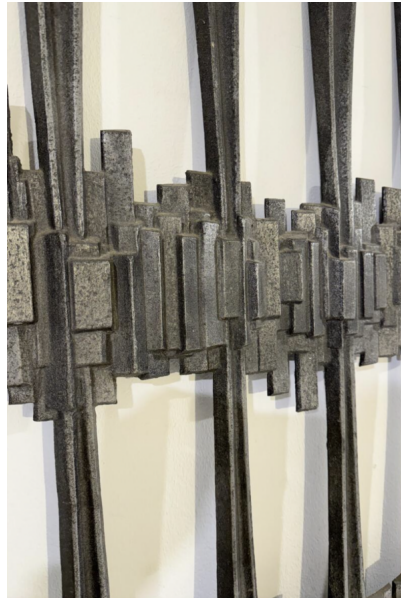

LIVING IN STYLE

GALLERY

Gallery Tel: + 44 (0) 20 8076 5055

Mobile Tel: + 44 (0) 7968 752 760

Email: info@livinginstylegallery.com

Site: livinginstylegallery.com