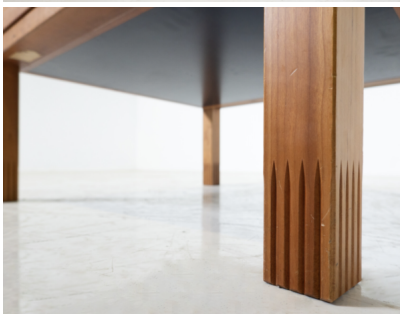

GALLERY IMAGES