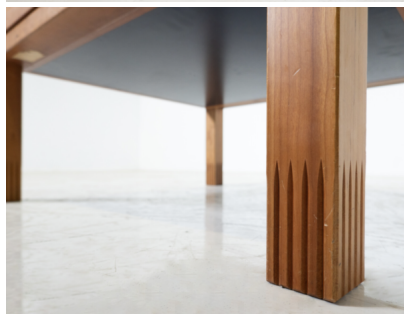

GALLERY IMAGES