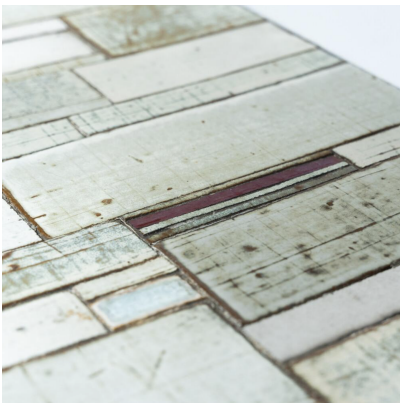

**MID-CENTURY MOSAIC COFFEE  
TABLE ATTRIBUTED TO PIA MANU,  
1970S**

Mid-Century Mosaic Coffee Table attributed  
to Pia Manu, 1970s

Categories: [Furniture](#), [Tables/Desks](#)

**GALLERY IMAGES**