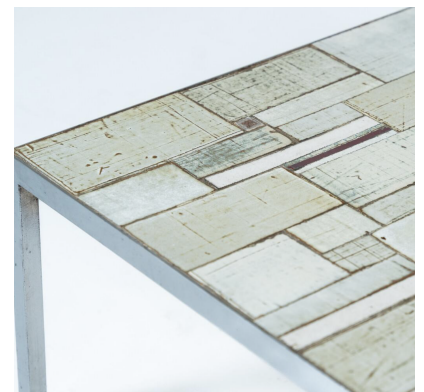

**MID-CENTURY MOSAIC COFFEE  
TABLE ATTRIBUTED TO PIA MANU,  
1970S**

Mid-Century Mosaic Coffee Table attributed  
to Pia Manu, 1970s

Categories: [Furniture](#), [Tables/Desks](#)

**GALLERY IMAGES**