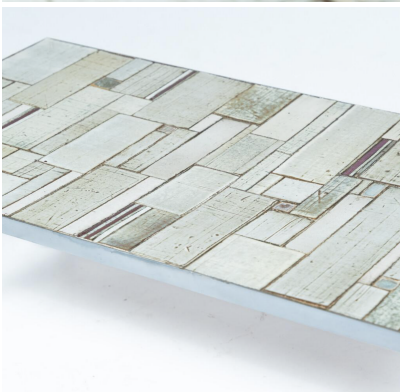

**MID-CENTURY MOSAIC COFFEE  
TABLE ATTRIBUTED TO PIA MANU,  
1970S**

Mid-Century Mosaic Coffee Table attributed  
to Pia Manu, 1970s

Categories: [Furniture](#), [Tables/Desks](#)

**GALLERY IMAGES**