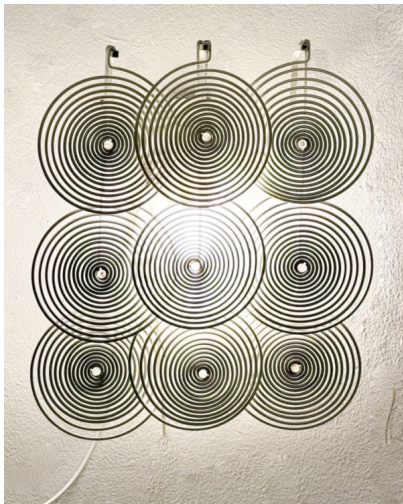

LIVING IN STYLE

GALLERY

Gallery Tel: + 44 (0) 20 8076 5055

Mobile Tel: + 44 (0) 7968 752 760

Email: info@livinginstylegallery.com

Site: livinginstylegallery.com