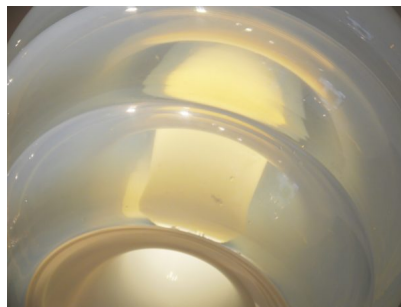

**MID-CENTURY PENDANT LIGHT BY  
CARLO NASON FOR MAZZEGA  
"MODEL LS134"**

*A mid century-modern pendant light by  
Carlo Nason for Mazzega, "Model LS134"*

*Made in Italy in the 1960's.*

Categories: [Ceiling Lamp](#), [Lighting](#)

**GALLERY IMAGES**

## ADDITIONAL INFORMATION

<b>Dimensions</b>	40 × 40 × 50 cm
<b>Color</b>	Transparant
<b>Material</b>	Murano Glass