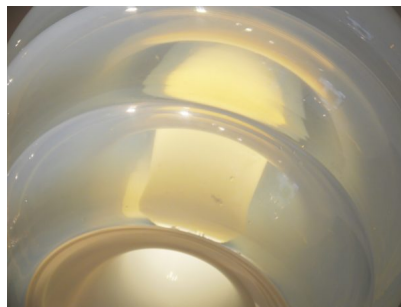

**MID-CENTURY PENDANT LIGHT BY
CARLO NASON FOR MAZZEGA
"MODEL LS134"**

*A mid century-modern pendant light by
Carlo Nason for Mazzega, "Model LS134"*

Made in Italy in the 1960's.

Categories: [Ceiling Lamp](#), [Lighting](#)

GALLERY IMAGES

ADDITIONAL INFORMATION

Dimensions	40 × 40 × 50 cm
Color	Transparant
Material	Murano Glass