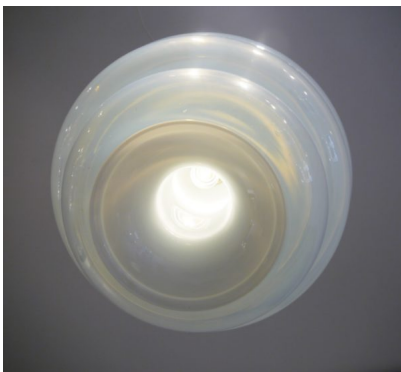

**MID-CENTURY PENDANT LIGHT BY
CARLO NASON FOR MAZZEGA
"MODEL LS134"**

*A mid century-modern pendant light by
Carlo Nason for Mazzega, "Model LS134"*

Made in Italy in the 1960's.

Categories: [Ceiling Lamp](#), [Lighting](#)

GALLERY IMAGES

ADDITIONAL INFORMATION

Dimensions	40 × 40 × 50 cm
Color	Transparant
Material	Murano Glass