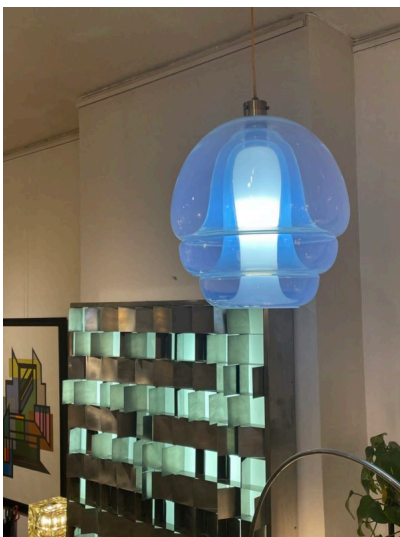

**MID-CENTURY PENDANT LIGHT BY  
CARLO NASON FOR MAZZEGA  
"MODEL LS134"**

*A mid century-modern pendant light by  
Carlo Nason for Mazzega, "Model LS134"*

*Made in Italy in the 1960's.*

Categories: [Ceiling Lamp](#), [Lighting](#)

**GALLERY IMAGES**

## ADDITIONAL INFORMATION

<b>Dimensions</b>	40 × 40 × 50 cm
<b>Color</b>	Transparant
<b>Material</b>	Murano Glass